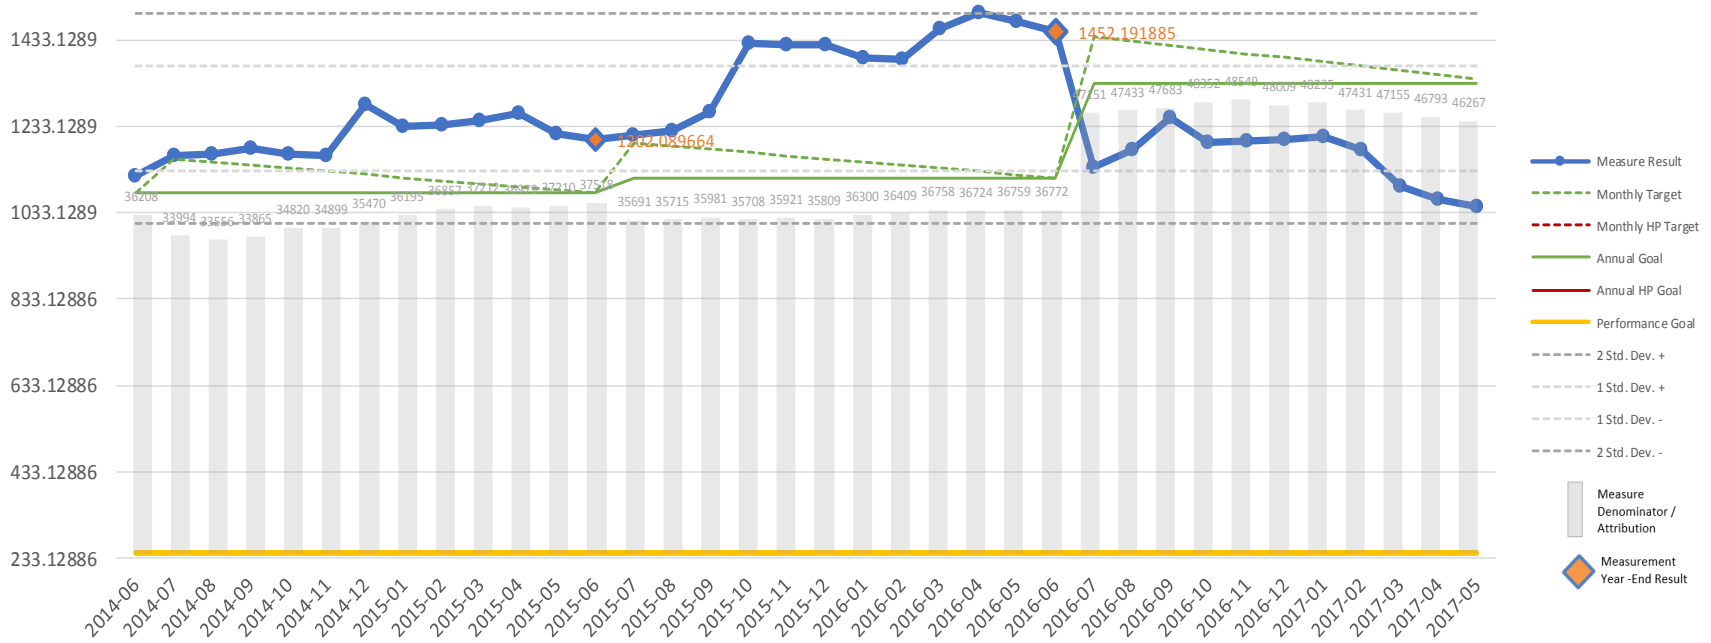

PQI 90 - Overall Composite - _BHNNY

Measure Result
1048.263

BHNNY Performance Dashboard - Internal Use Only, Data through 2017-05, Bar Graph Overlay Displaying Measure Denominator